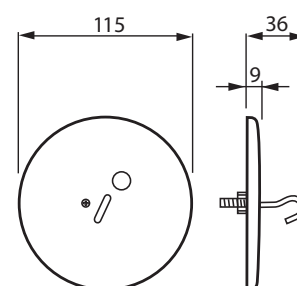

# AK20.1

Имя: **Потолочная крышка**  
Потолочная крышка, IP 20

Тип: AK20.1  
EAN: 6410011525470

Описание: The AK20.1 ceiling rose cover is used in dry spaces for both flush and surface mounting when installing grounded crown luminaires. In surface mounting, the AKL2 extension ring is used. A max. 15 kg lighting appliance can be attached to the ceiling cover rose. Protection class 1.

Упаковка: 5/50  
Единица: ШТ

**Техническая спецификация**

Класс герметизации	IP20
<b>ETIM</b>	
ETIM 5.0	EC002656 (EC002656)
ETIM 6.0	EC002656 (EC002656)
<b>ETIM 6</b>	
Diameter	115 mm
For box-/housing diameter	95 mm
Shape	Round
Type of fastening	Cover for screw mounting
Model	Cover with hook and clamp
Material	Plastic
Halogen free	1
Colour	White
With screws	1